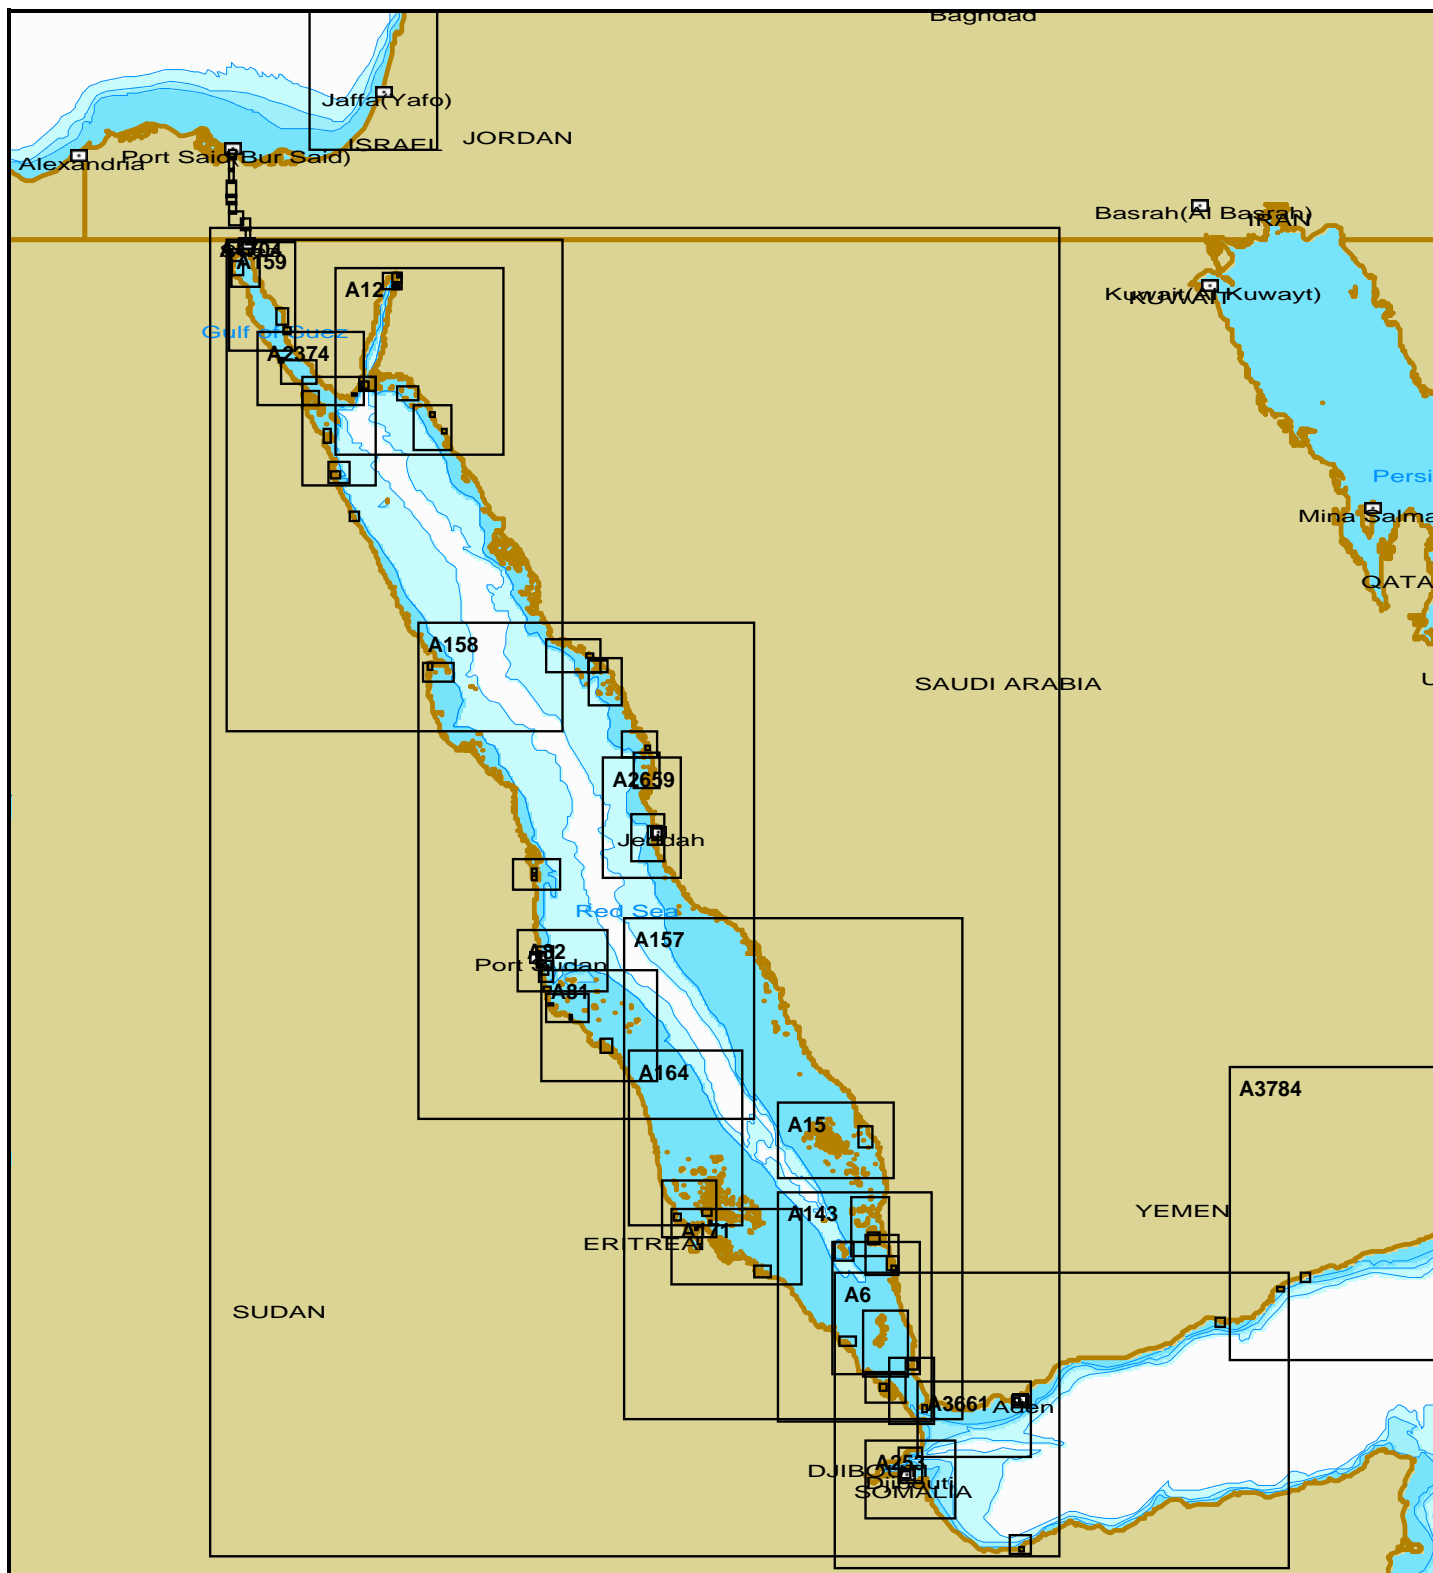

Charts of Folio EG0010L (Collection WF 77)

Charts: 55, Inserts: 58, Size: 6371 Kb

File Name	Scale	Update d	Inserts	Issue	Description	Ref. Number
A12	1:350 000	24.08.2017	4	WF 77	RED SEA. AL'AQABAH TO DUBA.	TR-CH-11
A143	1:400 000	24.08.2017	1	WF 77	RED SEA. JAZIRAT AT TA'IR TO BAB EL MANDEB.	TR-CH-11
A15	1:200 000	24.08.2017	0	WF 77	RED SEA. SAUDI ARABIA AND YEMEN. APPROACHES TO JIZAN.	TR-CH-11
A157	1:750 000	24.08.2017	0	WF 77	RED SEA. MASAMIRIT TO BAB EL MANDEB.	TR-CH-11
A158	1:750 000	24.08.2017	0	WF 77	RED SEA. BERENICE (BARNIS) TO MASAMIRIT.	TR-CH-11
A159	1:750 000	24.08.2017	0	WF 77	RED SEA. SUEZ (AS SUWAYS) TO BERENICE(BARNIS).	TR-CH-11
A16	1:30 000	24.08.2017	0	WF 77	RED SEA - SAUDI ARABIA. JIZAN.	TR-CH-11
A164	1:300 000	24.08.2017	0	WF 77	RED SEA. ERITREA. NORTH AND N-EAST APPROACHES TO MASSAWA (MITS'IWA).	TR-CH-11
A168A	1:75 000	24.08.2017	6	WF 77	RED SEA. ERITREA. BERAISOLE BAHIR SELATE.	TR-CH-11