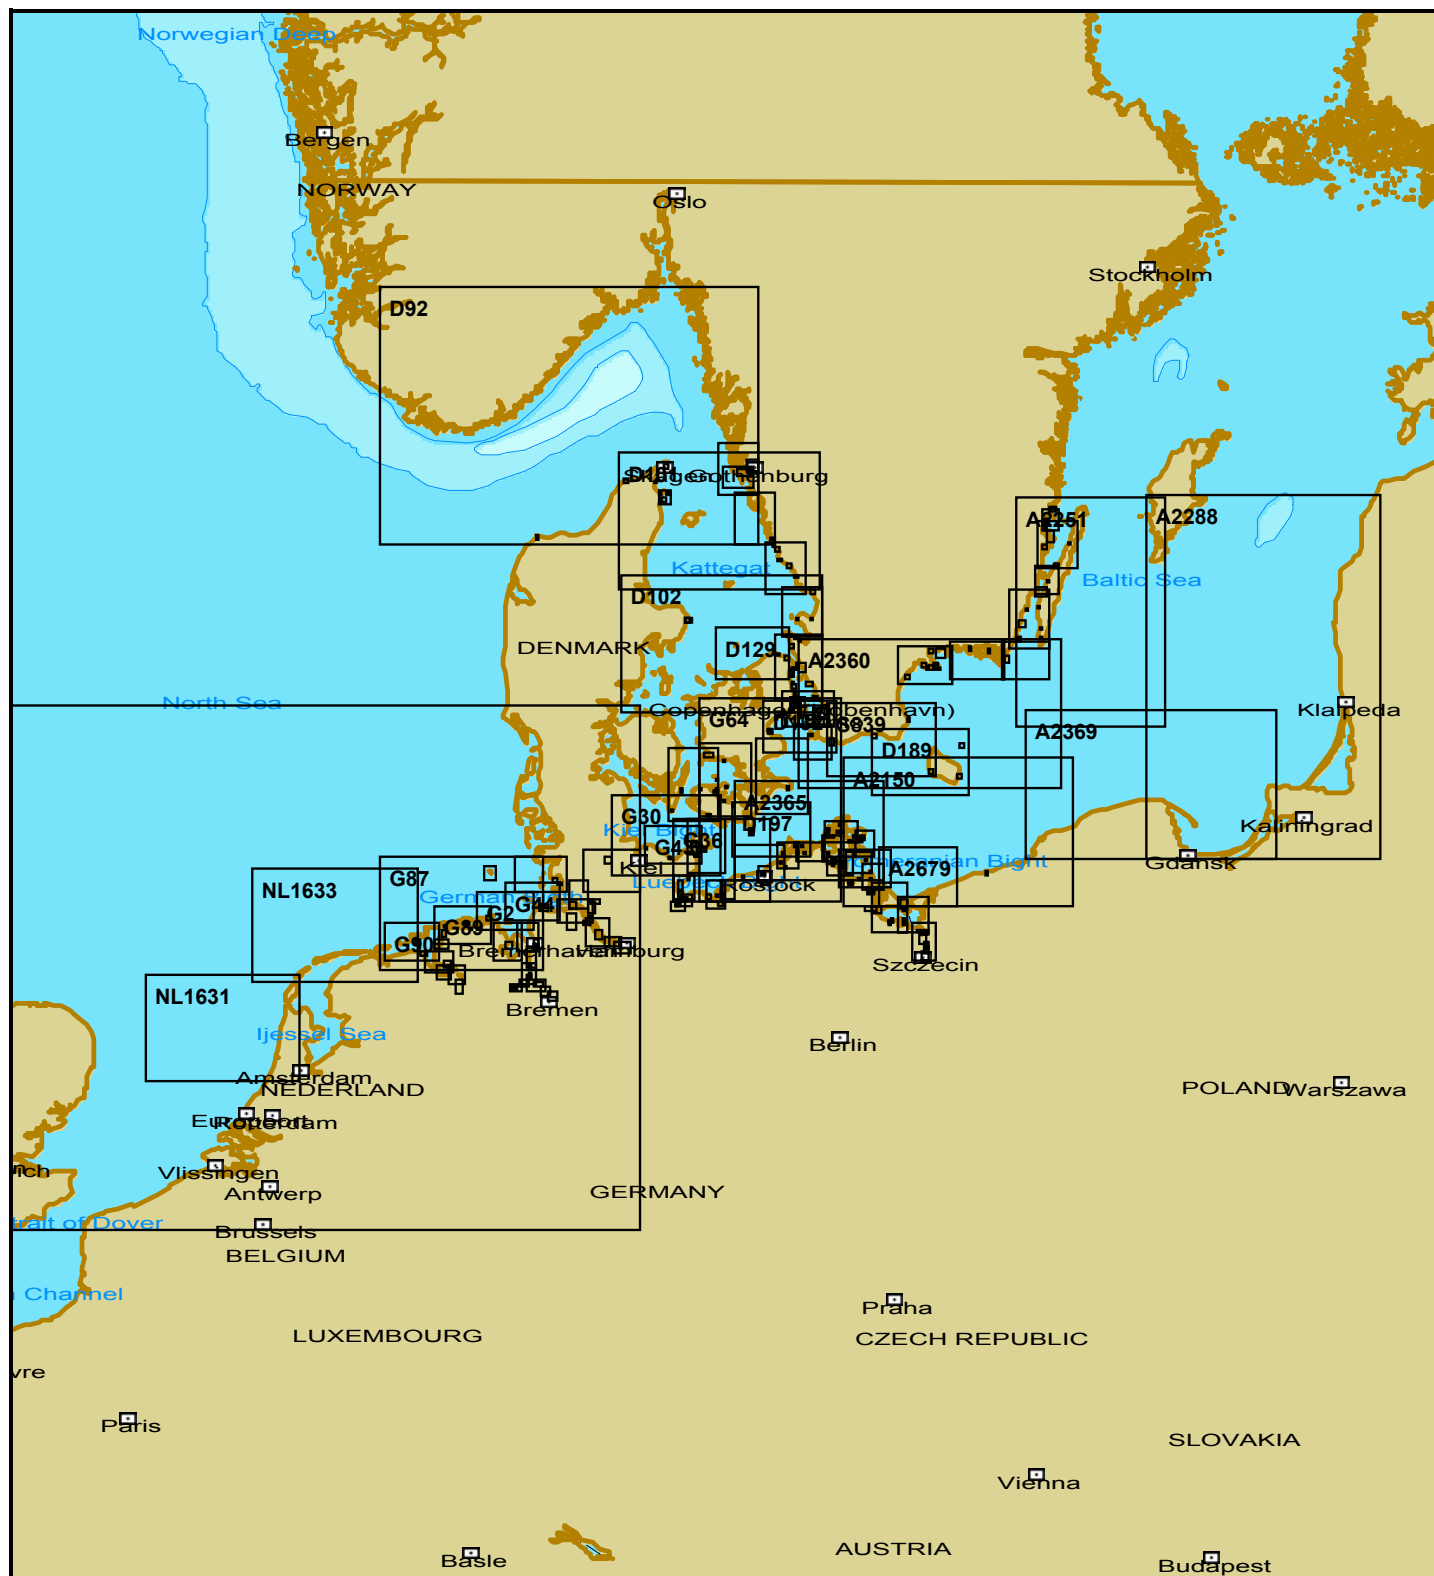

Charts of Cart Collection

Charts: 85, Inserts: 222, Size: 12 Mb

File Name	Scale	Updated	Inserts	Issue	Description
A2150	1:200 000	04.12.2008	1	WF 42	BALTIC SEA. ARKONA TO USTKA.
A2182A	1:750 000	04.12.2008	0	WF 42	NORTH SEA. SOUTHERN SHEET.
A2251	1:200 000	04.12.2008	0	WF 42	SWEDEN - EAST COAST. OLAND TO GOTLAND WITH KALMARSUND.
A2288	1:350 000	04.12.2008	0	WF 42	BALTIC SEA. ROSEWIE TO VENTSPILS.
A2360	1:200 000	04.12.2008	0	WF 42	BALTIC SEA - SWEDEN. SOUTH COAST. FALSTERBO TO OLAND.
A2365	1:150 000	04.12.2008	0	WF 42	BALTIC SEA. MECKLENBURGER BUCHT TO GREIFSWALDER BODDEN.
A2369	1:200 000	01.05.2008	0	WF 42	BALTIC SEA. DARLOWO TO MYS TARAN. INCLUDING GULF OF GDANSK.
A2679	1:75 000	04.12.2008	0	WF 42	BALTIC SEA - GERMANY AND POLAND. ZATOKA POMORSKA.
D101	1:200 000	28.11.2008	6	WF 42	KATTEGAT. N-LIGE DEL.
D102	1:200 000	28.11.2008	2	WF 42	KATTEGAT. S-LIGE DEL.